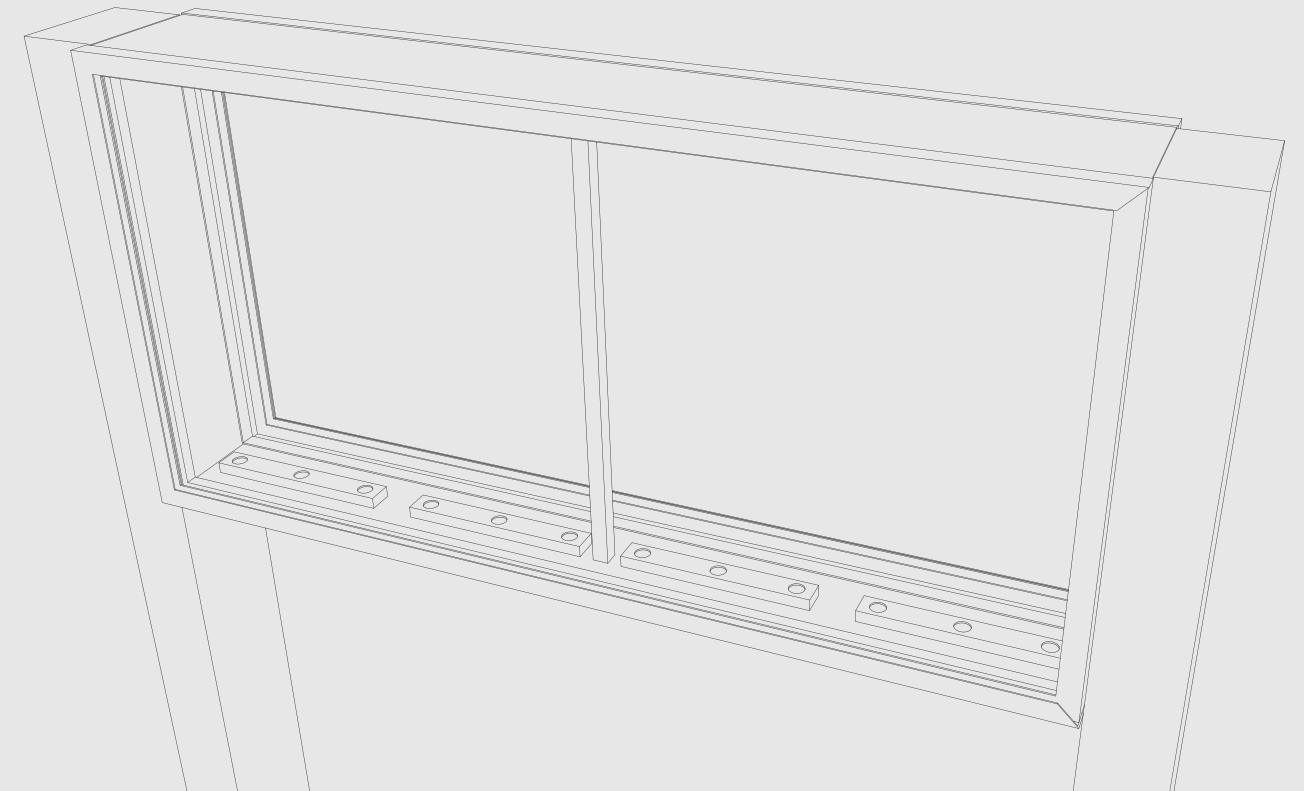

SA 143 DS AC LED SQ FB 200

This Acrylic face Lightbox is..

- ✓ Type Double sided
- ✓ Where to fix Fixed in between two posts
Post size : Max 150mm
- ✓ Lighting source LED Lighting
- ✓ Cover size 25mm trims
- ✓ Colour White or Black (Others cost extra)

• Price do not include acrylic sheets
• Price do not include packaging and Delivery

Installation_Fixed in Between two posts

"TOP & BOTTOM" indicative stickers on the inside

Fixed directly into post

Predrilled 6mm drain holes on bottom

Remove screw from angle trims to insert acrylic

Remove angle trims from lightbox

Insert Acrylic face into body frame

Our Products