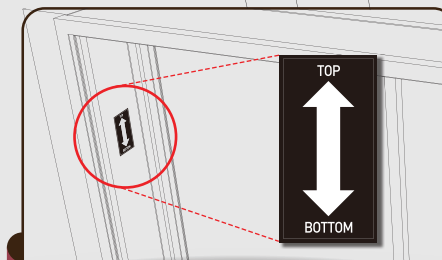

SA 143 DS AC LED SQ FB 200

This Acrylic face Lightbox is..

- ✓ Type Double sided
- ✓ Where to fix Fixed in between two posts
Post size : Max 150mm
- ✓ Lighting source LED Lighting
- ✓ Cover size 25mm trims
- ✓ Colour White or Black (Others cost extra)

• Price do not include acrylic sheets
• Price do not include packaging and Delivery

Installation_Fixed in Between two posts

"TOP & BOTTOM" indicative stickers on the inside

Fixed directly into post

Predrilled 6mm drain holes on bottom