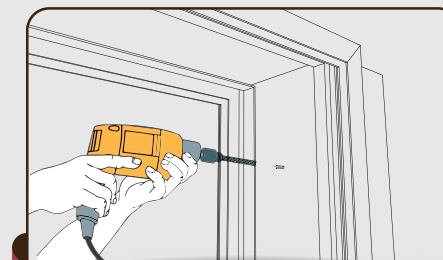

SA 143 DS AC LED SQ FB 200

This Acrylic face Lightbox is..

- ✓ Type Double sided
- ✓ Where to fix Fixed in between two posts
Post size : Max 150mm
- ✓ Lighting source LED Lighting
- ✓ Cover size 25mm trims
- ✓ Colour White or Black (Others cost extra)

• Price do not include acrylic sheets
• Price do not include packaging and Delivery

Installation_Fixed in Between two posts

"TOP & BOTTOM" indicative stickers on the inside

Fixed directly into post

Predrilled 6mm drain holes on bottom

Remove screw from angle trims to insert acrylic

Remove angle trims from lightbox

Insert Acrylic face into body frame

Our Products