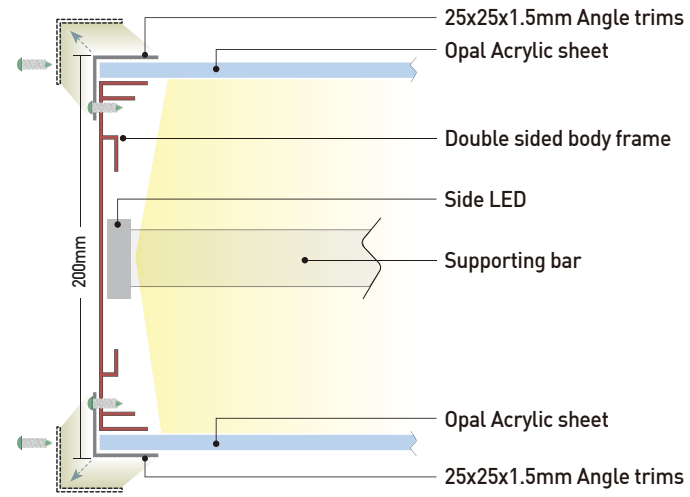

SA 143 DS AC LED SQ FB 200

This Acrylic face Lightbox is..

- ✓ Type Double sided
- ✓ Where to fix Fixed in between two posts
Post size : Max 150mm
- ✓ Lighting source LED Lighting
- ✓ Cover size 25mm trims
- ✓ Colour White or Black (Others cost extra)

• Price do not include acrylic sheets
• Price do not include packaging and Delivery

Installation_Fixed in Between two posts

"TOP & BOTTOM" indicative stickers on the inside

Fixed directly into post

Predrilled 6mm drain holes on bottom

Remove screw from angle trims to insert acrylic

Remove angle trims from lightbox

Insert Acrylic face into body frame

Our Products