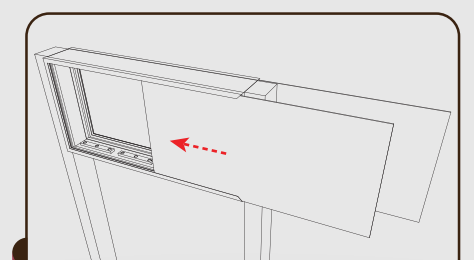

SA 143 DS AC LED SQ FB 200

This Acrylic face Lightbox is..

- ✓ Type Double sided
- ✓ Where to fix Fixed in between two posts
Post size : Max 150mm
- ✓ Lighting source LED Lighting
- ✓ Cover size 25mm trims
- ✓ Colour White or Black (Others cost extra)

• Price do not include acrylic sheets
• Price do not include packaging and Delivery

Installation_Fixed in Between two posts

"TOP & BOTTOM" indicative stickers on the inside

Fixed directly into post

Predrilled 6mm drain holes on bottom

Remove screw from angle trims to insert acrylic

Remove angle trims from lightbox

Insert Acrylic face into body frame

Our Products