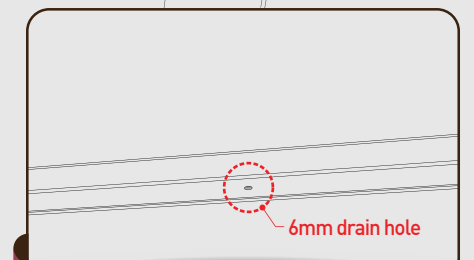

SA 143 DS AC LED SQ FB 200

This Acrylic face Lightbox is..

- ✓ Type Double sided
- ✓ Where to fix Fixed in between two posts
Post size : Max 150mm
- ✓ Lighting source LED Lighting
- ✓ Cover size 25mm trims
- ✓ Colour White or Black (Others cost extra)

• Price do not include acrylic sheets
• Price do not include packaging and Delivery

Installation_Fixed in Between two posts

"TOP & BOTTOM" indicative stickers on the inside

Fixed directly into post

Predrilled 6mm drain holes on bottom

Remove screw from angle trims to insert acrylic

Remove angle trims from lightbox

Insert Acrylic face into body frame

Our Products