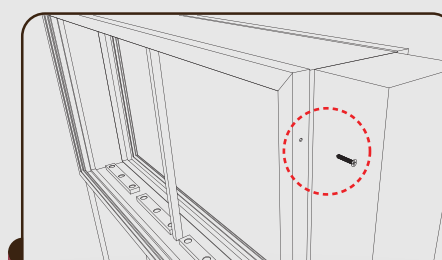

SA 143 DS AC LED SQ FB 200

This Acrylic face Lightbox is..

- ✓ Type Double sided
- ✓ Where to fix Fixed in between two posts
Post size : Max 150mm
- ✓ Lighting source LED Lighting
- ✓ Cover size 25mm trims
- ✓ Colour White or Black (Others cost extra)

• Price do not include acrylic sheets
• Price do not include packaging and Delivery

Installation_Fixed in Between two posts

"TOP & BOTTOM" indicative stickers on the inside

Fixed directly into post

Predrilled 6mm drain holes on bottom

Remove screw from angle trims to insert acrylic

Remove angle trims from lightbox

Insert Acrylic face into body frame

Our Products