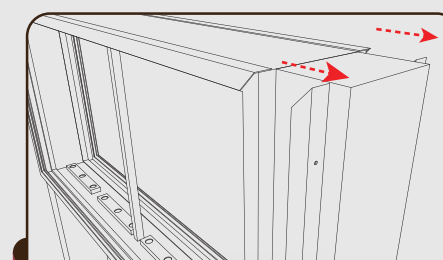

SA 143 DS AC LED SQ FB 200

This Acrylic face Lightbox is..

- ✓ Type Double sided
- ✓ Where to fix Fixed in between two posts
Post size : Max 150mm
- ✓ Lighting source LED Lighting
- ✓ Cover size 25mm trims
- ✓ Colour White or Black (Others cost extra)

• Price do not include acrylic sheets
• Price do not include packaging and Delivery

Installation_Fixed in Between two posts

"TOP & BOTTOM" indicative stickers on the inside

Fixed directly into post

Predrilled 6mm drain holes on bottom

Remove screw from angle trims to insert acrylic

Remove angle trims from lightbox

Insert Acrylic face into body frame

Our Products